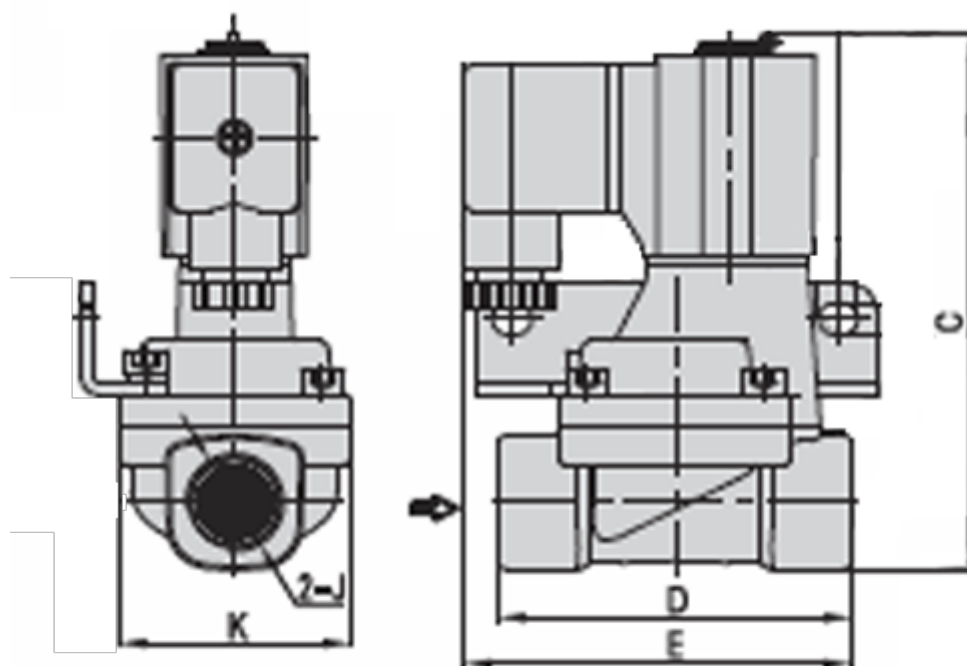

Data Sheet

Article number: 582W15015BG

Description: Fluid control valve - 2/2 NC, 2W15015BG - 24VDC
port 1/2" - orifice 15 internally piloted, brass

Measures

C = 107.0

D = 70

E = 77.0

J = G 1/2"

K = 46